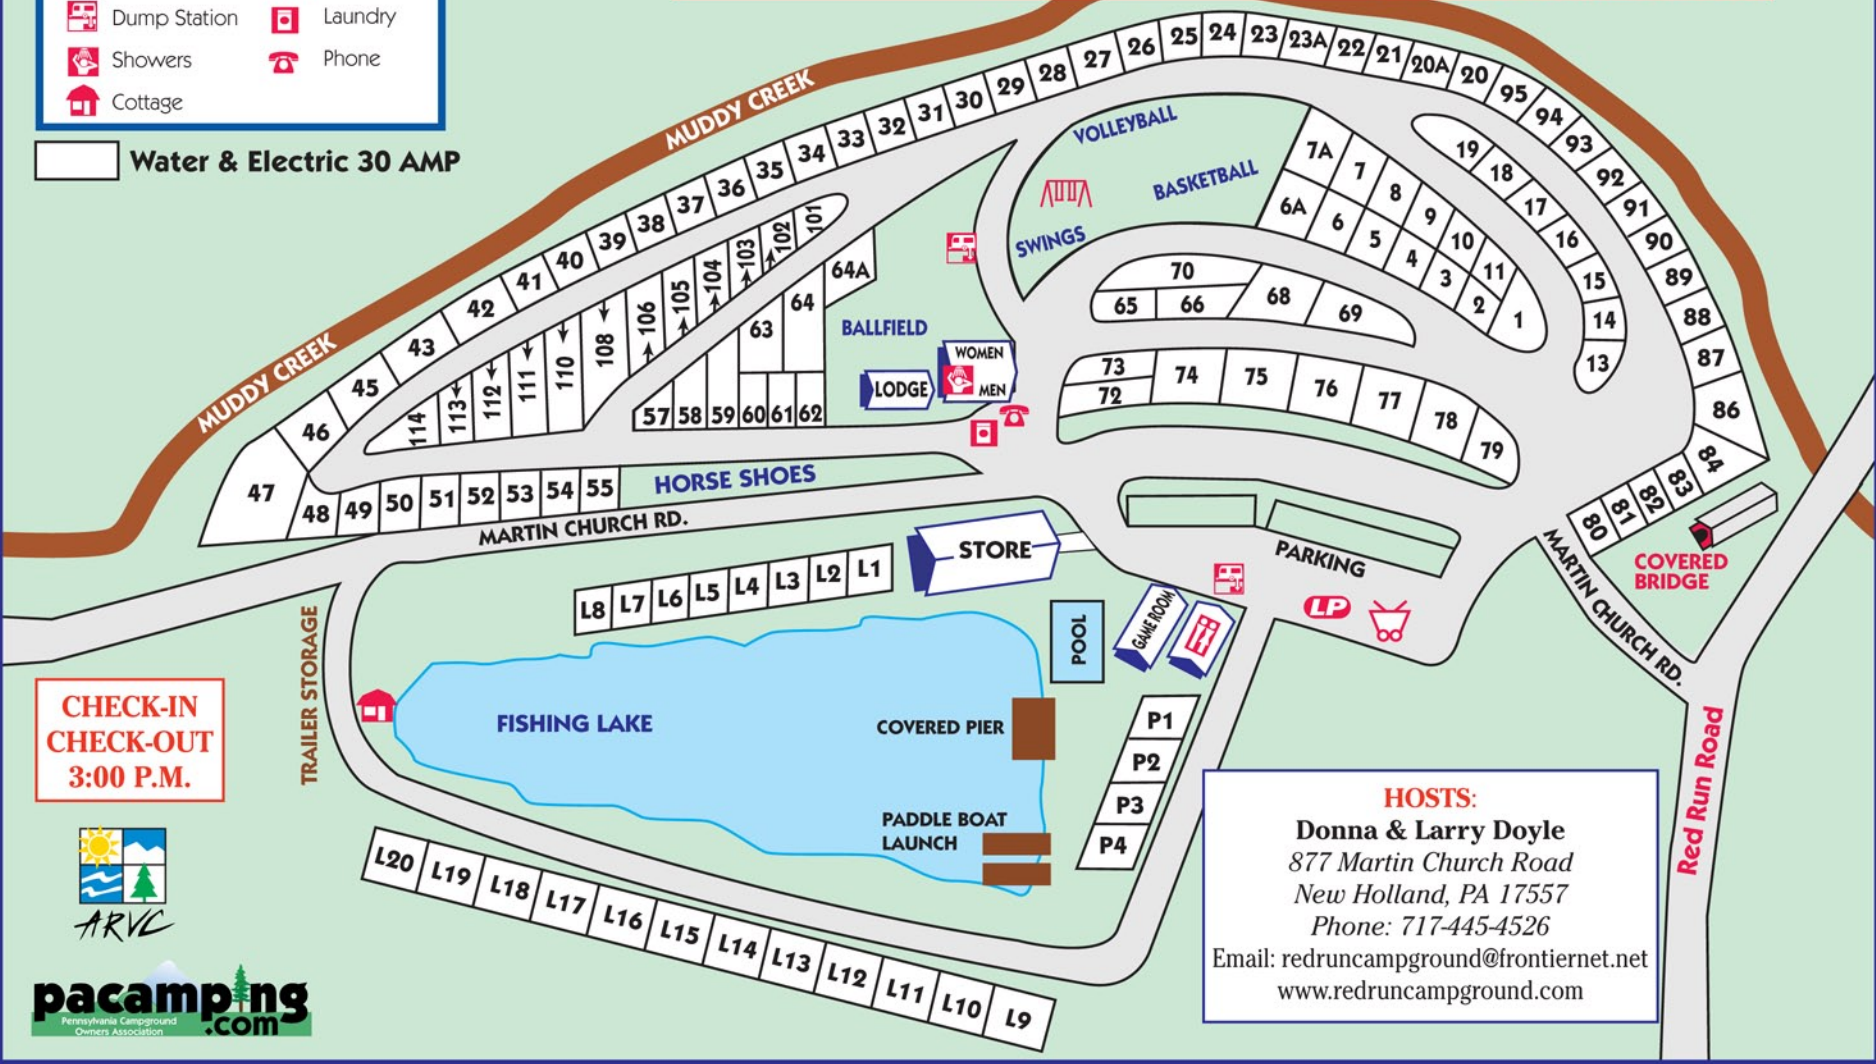

Among Mennonite Farms

RED RUN CAMPGROUND

- Trash Dumpster
- Restrooms
- LP Propane
- Playground
- Dump Station
- Laundry
- Showers
- Phone
- Cottage

Water & Electric 30 AMP

**CHECK-IN
CHECK-OUT
3:00 P.M.**

HOSTS:
Donna & Larry Doyle
 877 Martin Church Road
 New Holland, PA 17557
 Phone: 717-445-4526
 Email: redruncampground@frontiernet.net
 www.redruncampground.com